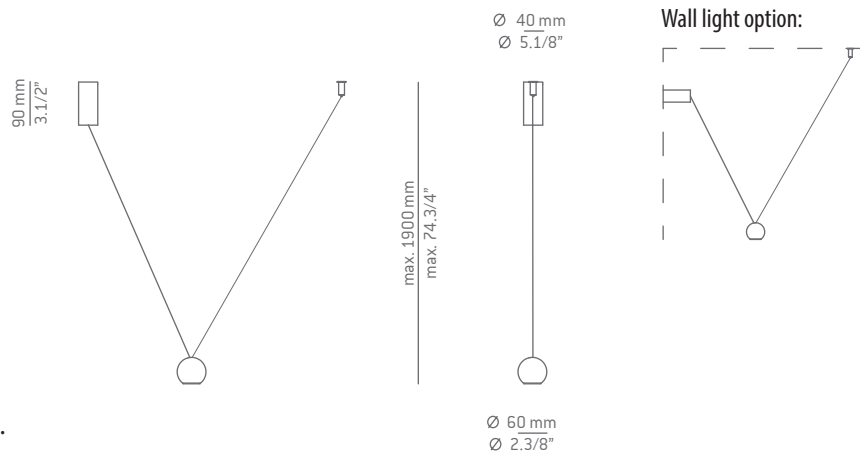

SPECIAL REQUIREMENTS

Custom finishes and versions

We offer custom plated or RAL finishes and shades. Alternate lamping and sizes available for projects. Consult our offices.

Special instructions

ESTILUZ, S.A.
Carretera d'Ogassa, s/n
17860 Sant Joan de les Abadesses
T+34 972 720 125
F+34 972 720 796

estiluz@estiluz.com
www.estiluz.com